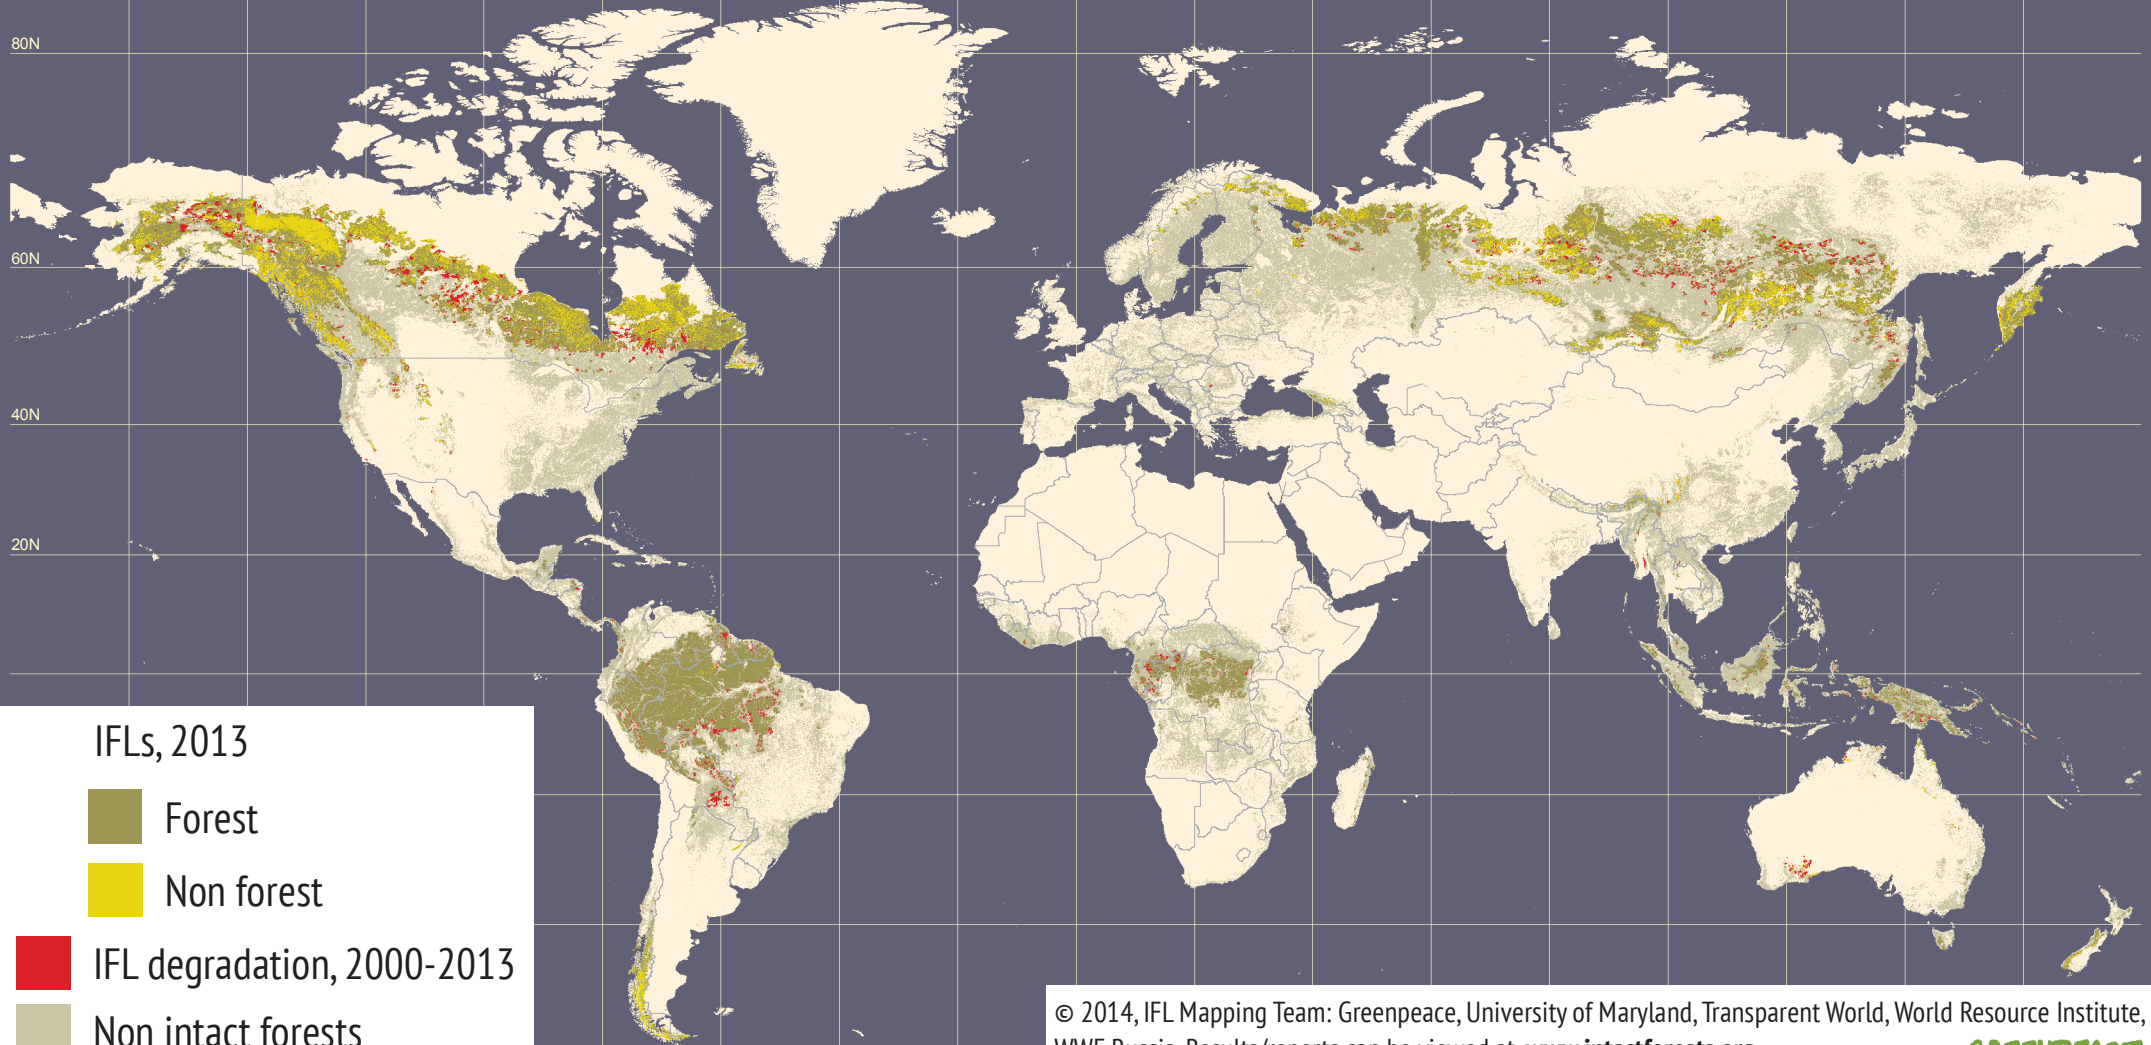

# THE WORLD'S INTACT FOREST LANDSCAPES (IFLs)

© 2014, IFL Mapping Team: Greenpeace, University of Maryland, Transparent World, World Resource Institute, WWF Russia. Results/reports can be viewed at [www.intactforests.org](http://www.intactforests.org).

**GREENPEACE**